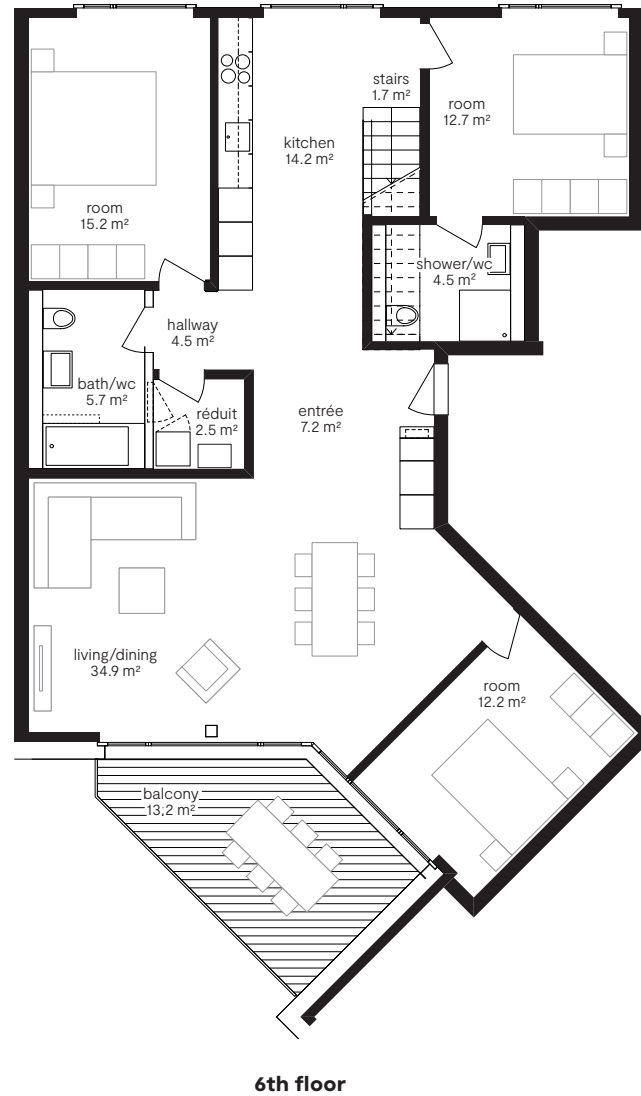

Penthouse apartment

4.5 Rooms

Floors	6th and attic floor
Living area	120.8 m ²
Balcony	13.2 m ²
Rooftop	32.3 m ²

Scale 1:125