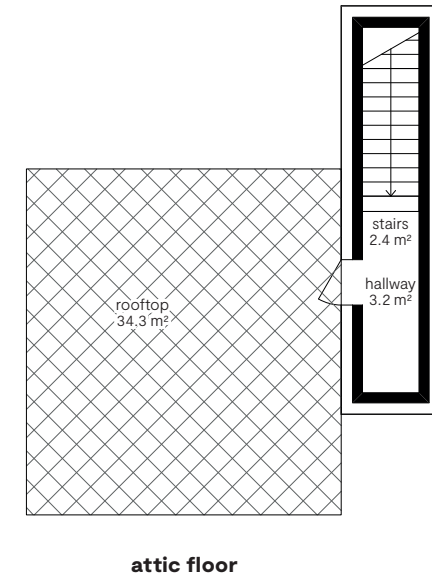

Penthouse apartment

4.5 Rooms

Floors	6th and attic floor
Living area	120.8 m ²
Balcony	13.2 m ²
Rooftop	32.3 m ²

Scale 1:125