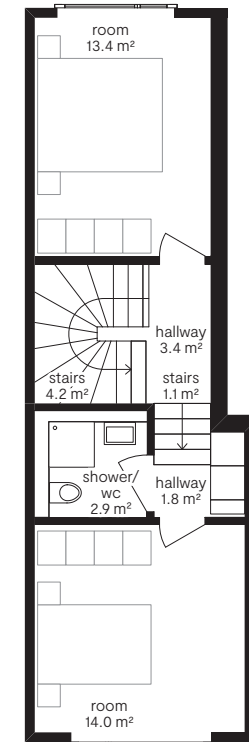

# Studio apartment

## 3.5 Rooms

Floors	Ground-floor and 1st floor
Living area	102.45 m <sup>2</sup>
Atelier area	38.03 m <sup>2</sup>
Garden terrace	15.7 m <sup>2</sup>
Garden share	18.8 m <sup>2</sup>

ground-floor

1st floor

Scale 1:125