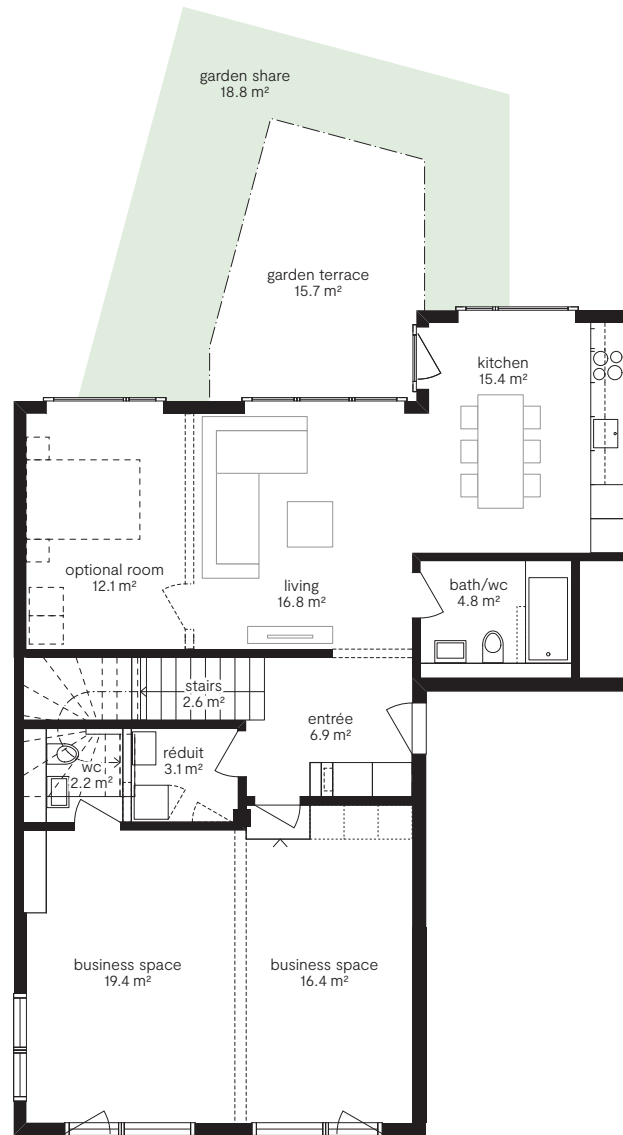

# Studio apartment

## 3.5 Rooms

Floors	Ground-floor and 1st floor
Living area	102.45 m <sup>2</sup>
Atelier area	38.03 m <sup>2</sup>
Garden terrace	15.7 m <sup>2</sup>
Garden share	18.8 m <sup>2</sup>

ground-floor

1st floor

Scale 1:125